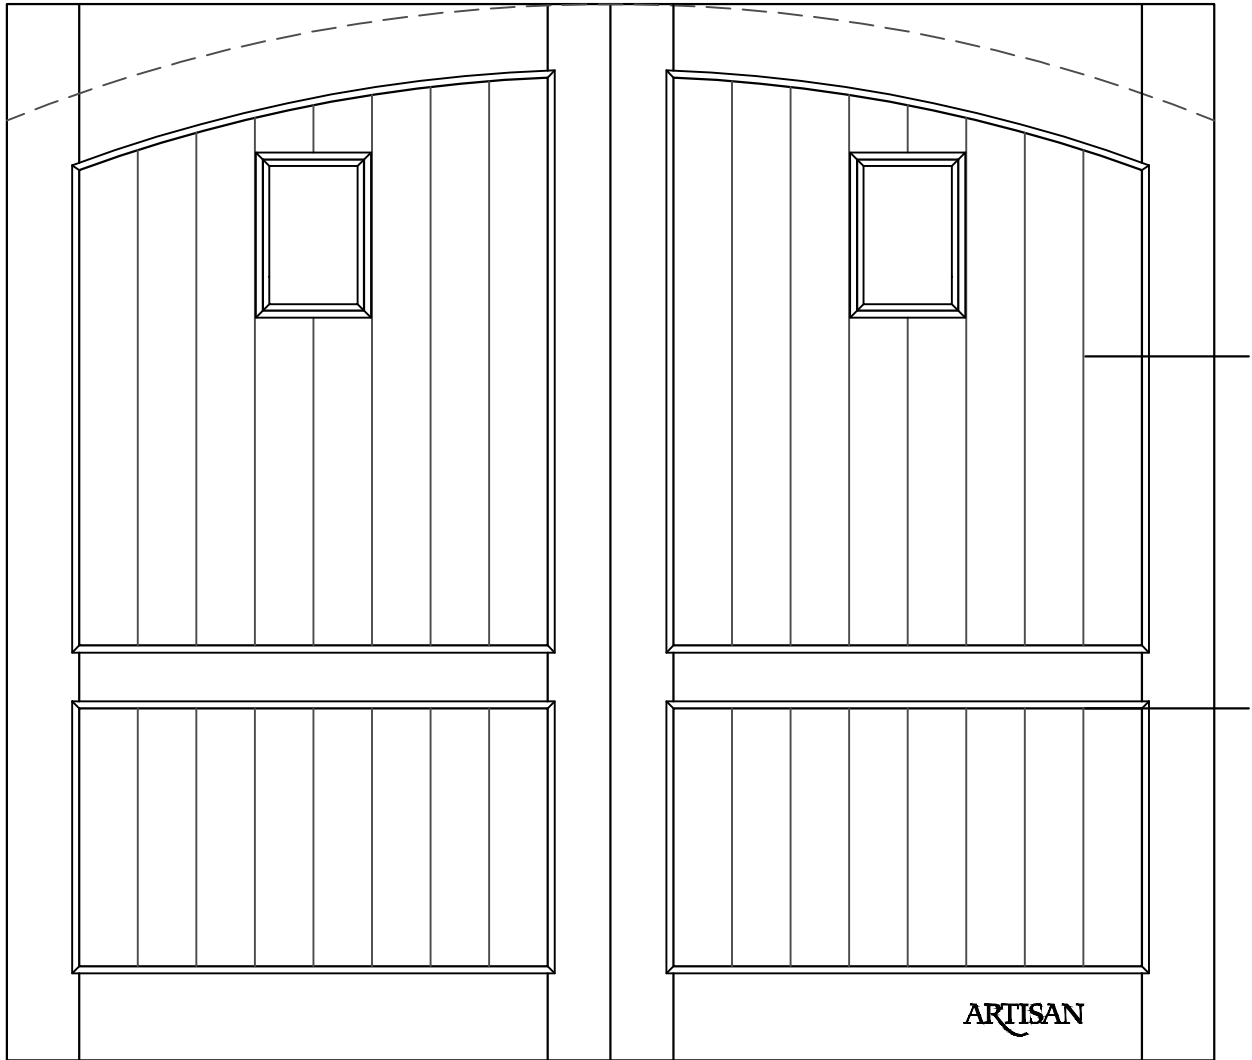

**SWING STYLE OVERHEAD BARN DOOR- 2 LITES  
-ARCH TOP-2 T&G PANELS-LOW CROSS RAIL**

**BA-2L-AT-2P-LCR**

THE FOLLOWING ADDITIONAL DETAILS ARE NEEDED IN ORDER TO PROVIDE A QUOTE & SHOP DRAWING.

DOOR MATERIAL/SERIES:	DOOR SIZE (W x H)		DOOR QUANTITY		
PANEL DETAIL:	FLAT PANEL	V-GROOVE T&G	BEADED T&G	FLUSH T&G	RAISED PANEL

CHANGES NEEDED TO CUSTOMIZE THIS DRAWING: