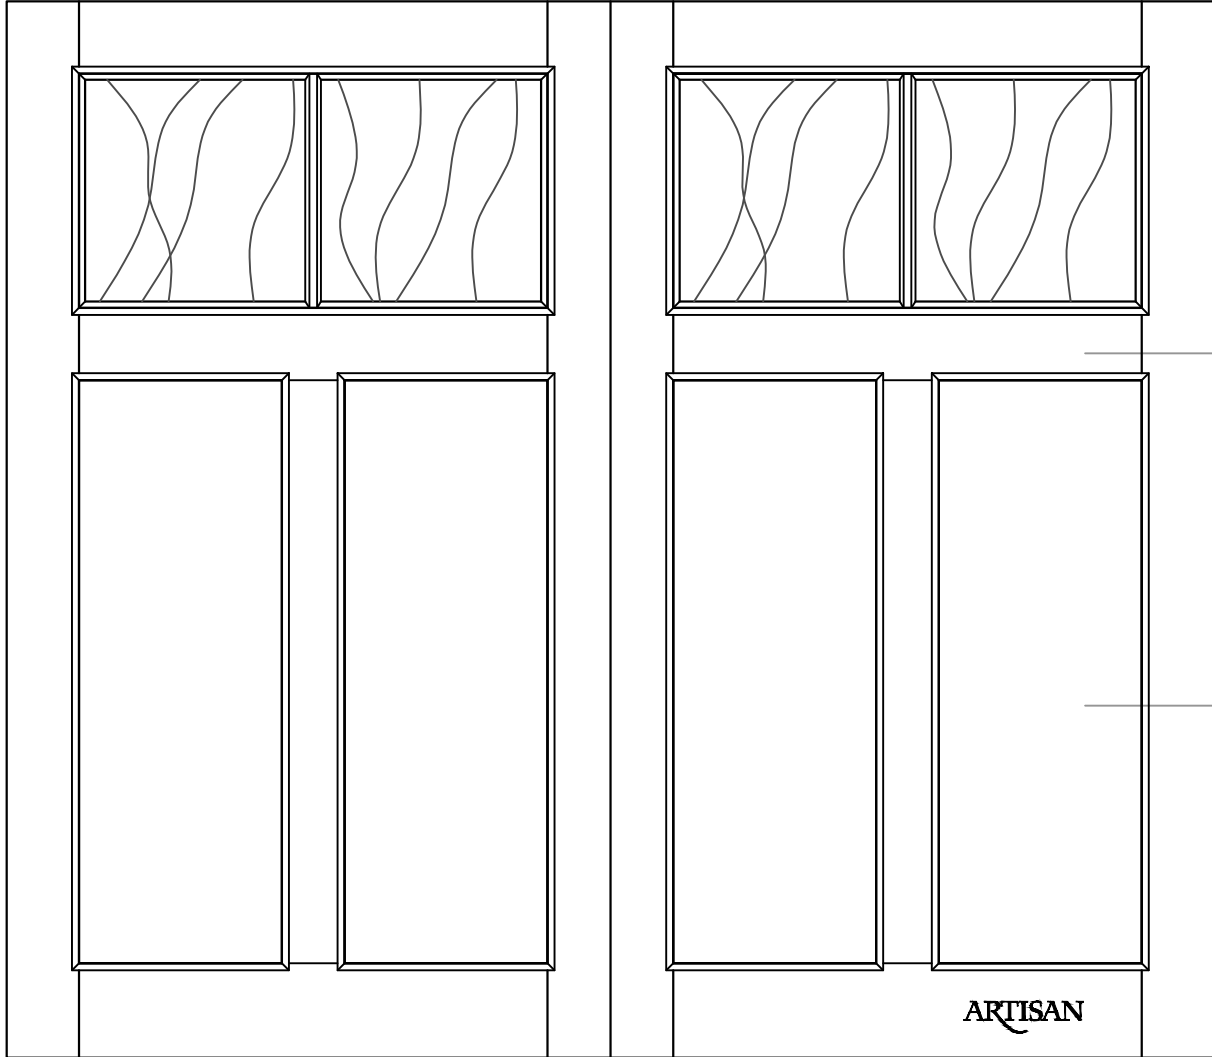

# SWING STYLE OVERHEAD CARRIAGE DOOR-4 LITES-4 FLAT PANELS

## SW-4L-4FP

THE FOLLOWING ADDITIONAL DETAILS ARE NEEDED IN ORDER TO PROVIDE A QUOTE & SHOP DRAWING.

DOOR MATERIAL/SERIES:	DOOR SIZE (W x H)	DOOR QUANTITY			
PANEL DETAIL:	FLAT PANEL	V-GROOVE T&G	BEADED T&G	FLUSH T&G	RAISED PANEL

# WINDOWS		OTHER CHANGES/COMMENTS:
# OF PANELS ACROSS		
TOP SECTION		