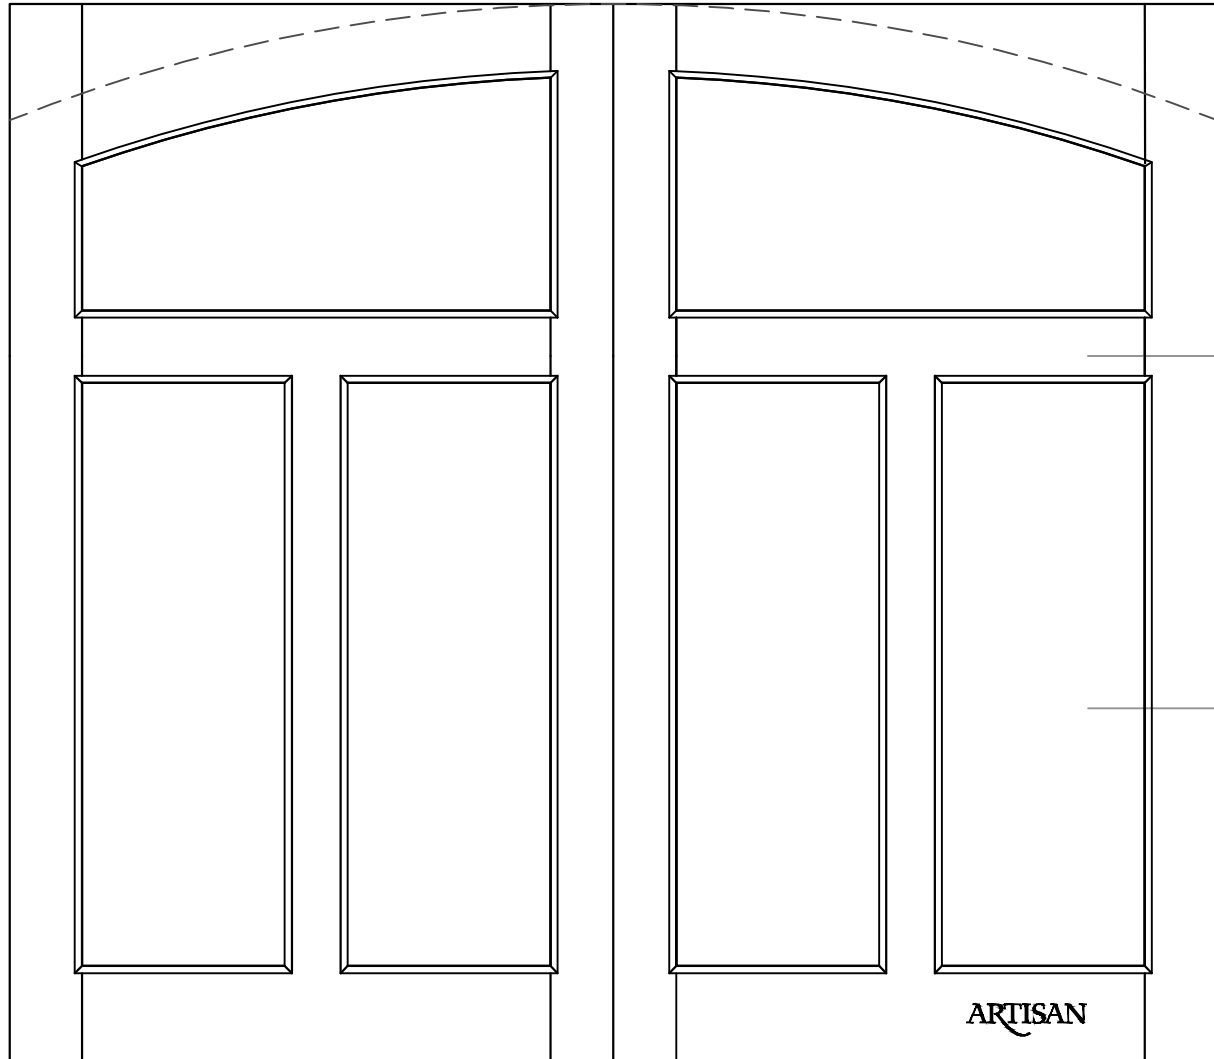

# SWING STYLE OVERHEAD CARRIAGE DOOR-NO LITES-ARCH TOP-2 OVER 4 FLAT PANELS

## SW-0L-2o4FP

THE FOLLOWING ADDITIONAL DETAILS ARE NEEDED IN ORDER TO PROVIDE A QUOTE & SHOP DRAWING.

DOOR MATERIAL/SERIES:	DOOR SIZE (W x H)		DOOR QUANTITY		
PANEL DETAIL:	FLAT PANEL	V-GROOVE T&G	BEADED T&G	FLUSH T&G	RAISED PANEL