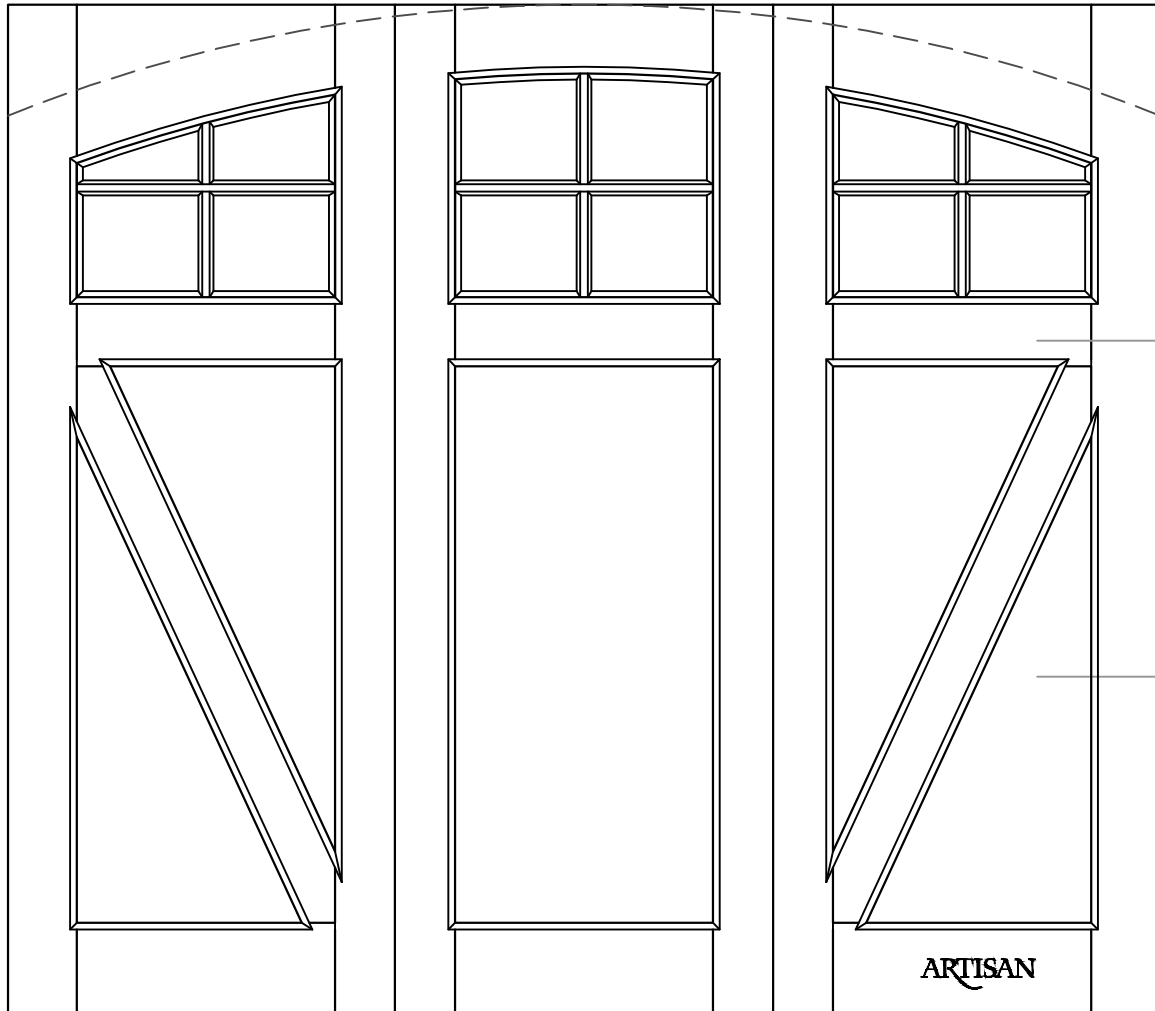

# TRIFOLD STYLE OVERHEAD CARRIAGE DOOR -12 LITES-ARCH TOP-3 FLAT PANELS-V BUCKS

## TF-12L-AT-3FP-VB

THE FOLLOWING ADDITIONAL DETAILS ARE NEEDED IN ORDER TO PROVIDE A QUOTE & SHOP DRAWING.

DOOR MATERIAL/SERIES:	DOOR SIZE (W x H)		DOOR QUANTITY		
PANEL DETAIL:	FLAT PANEL	V-GROOVE T&G	BEADED T&G	FLUSH T&G	RAISED PANEL

# WINDOWS		OTHER CHANGES/COMMENTS:
# OF PANELS ACROSS		
TOP SECTION		