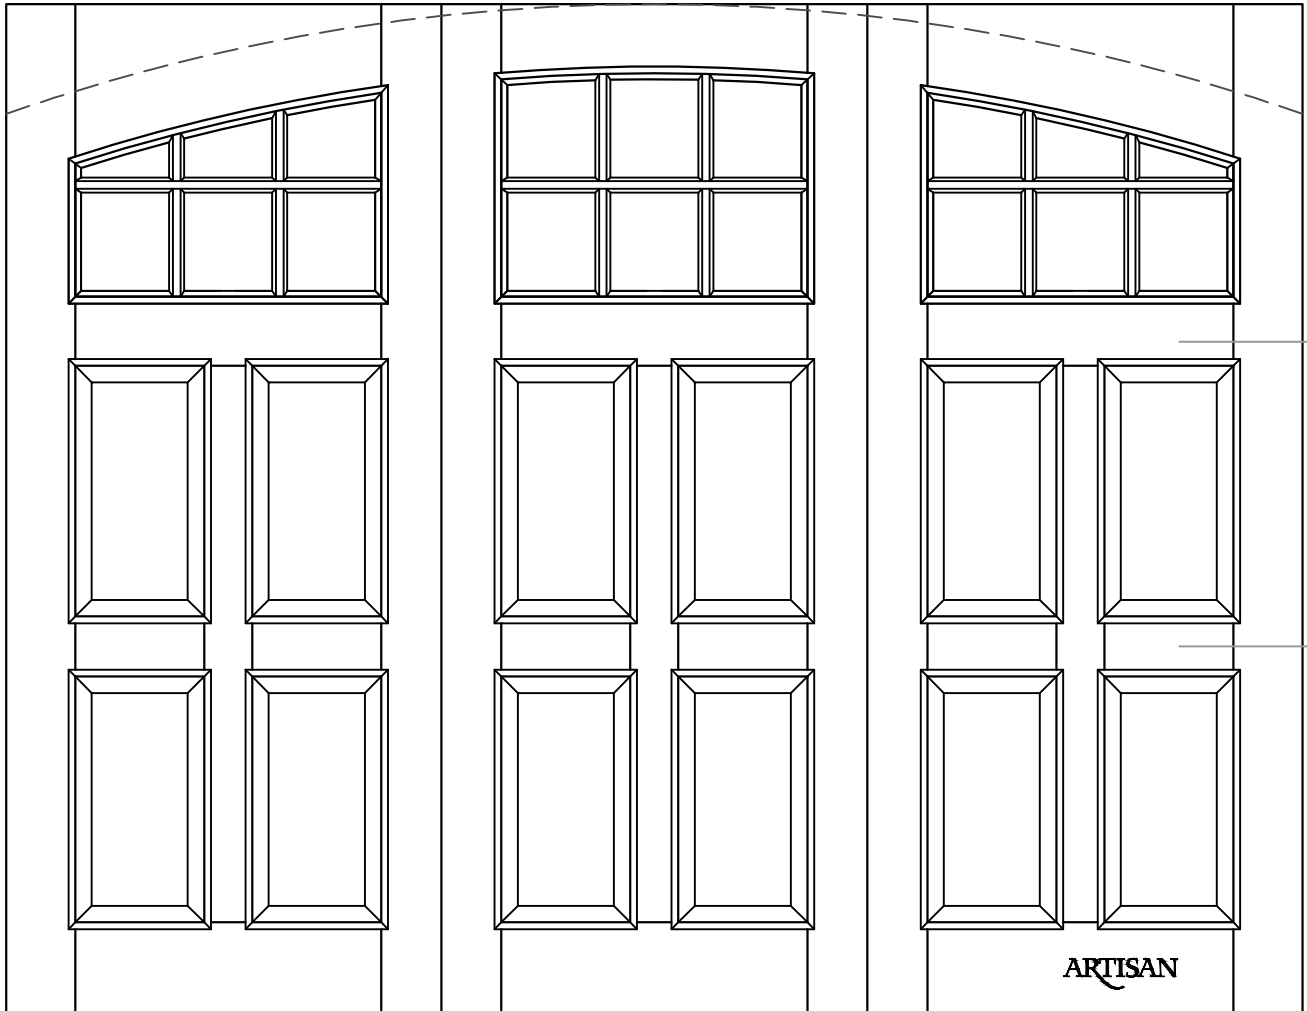

TRIFOLD STYLE OVERHEAD CARRIAGE DOOR -18 LITES-ARCH TOP -6 RAISED PANELS-CROSS RAIL

TF-18L-6RP-CR

THE FOLLOWING ADDITIONAL DETAILS ARE NEEDED IN ORDER TO PROVIDE A QUOTE & SHOP DRAWING.

DOOR MATERIAL/SERIES:	DOOR SIZE (W x H)		DOOR QUANTITY		
PANEL DETAIL:	FLAT PANEL	V-GROOVE T&G	BEADED T&G	FLUSH T&G	RAISED PANEL

CHANGES NEEDED TO CUSTOMIZE THIS DRAWING: