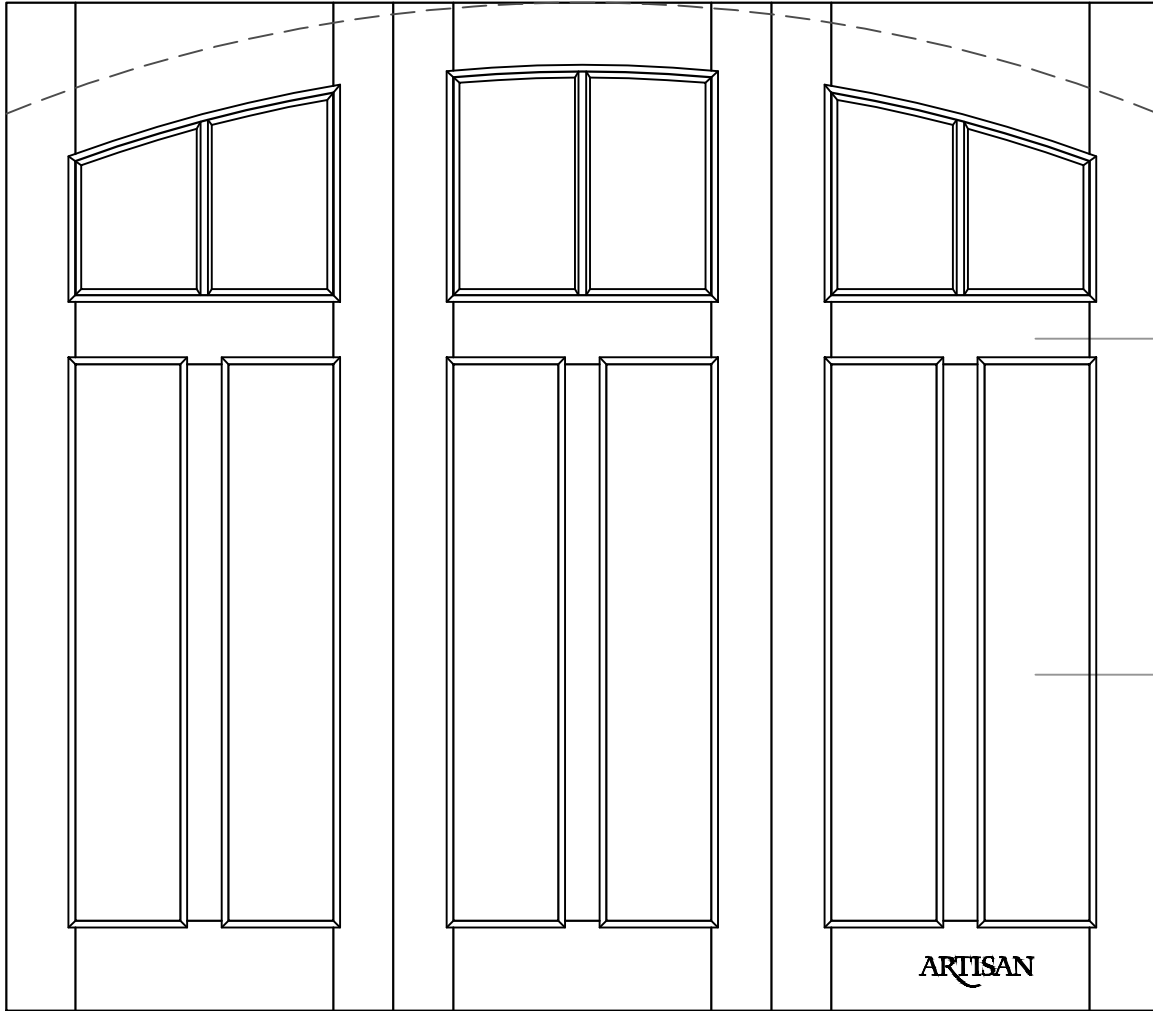

TRIFOLD STYLE OVERHEAD CARRIAGE DOOR -6 LITES-ARCH TOP-6 FLAT PANELS

TF-6L-AT-6FP

THE FOLLOWING ADDITIONAL DETAILS ARE NEEDED IN ORDER TO PROVIDE A QUOTE & SHOP DRAWING.

DOOR MATERIAL/SERIES:	DOOR SIZE (W x H)		DOOR QUANTITY		
PANEL DETAIL:	FLAT PANEL	V-GROOVE T&G	BEADED T&G	FLUSH T&G	RAISED PANEL

CHANGES NEEDED TO CUSTOMIZE THIS DRAWING: