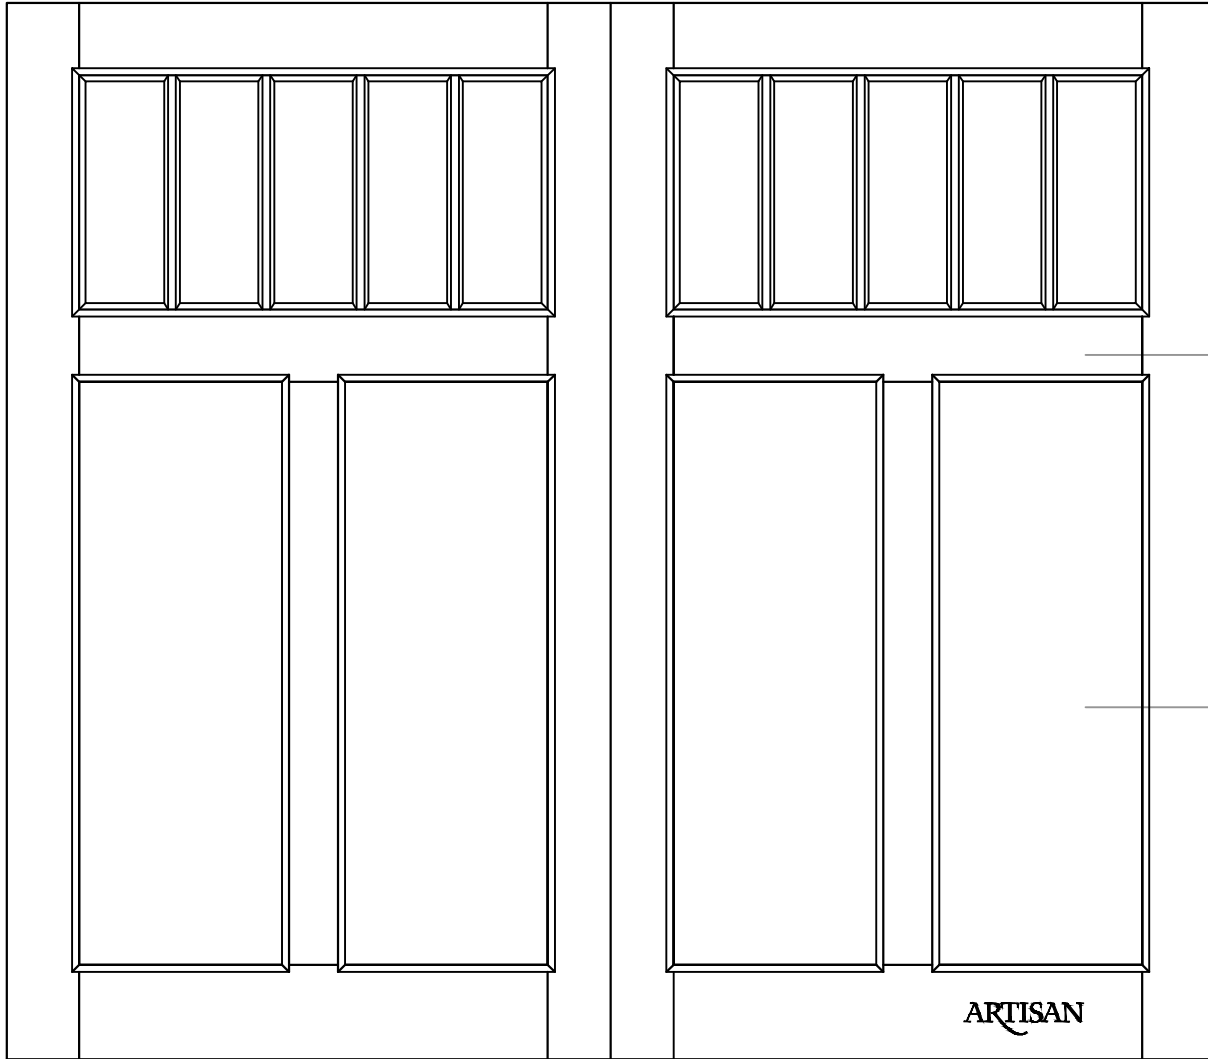

# SWING STYLE OVERHEAD CARRIAGE DOOR-10 LITES-4 FLAT PANELS

## SW-10L-4FP

THE FOLLOWING ADDITIONAL DETAILS ARE NEEDED IN ORDER TO PROVIDE A QUOTE & SHOP DRAWING.

DOOR MATERIAL/SERIES:	DOOR SIZE (W x H)		DOOR QUANTITY		
PANEL DETAIL:	FLAT PANEL	V-GROOVE T&G	BEADED T&G	FLUSH T&G	RAISED PANEL

# WINDOWS		OTHER CHANGES/COMMENTS:
# OF PANELS ACROSS		
TOP SECTION		