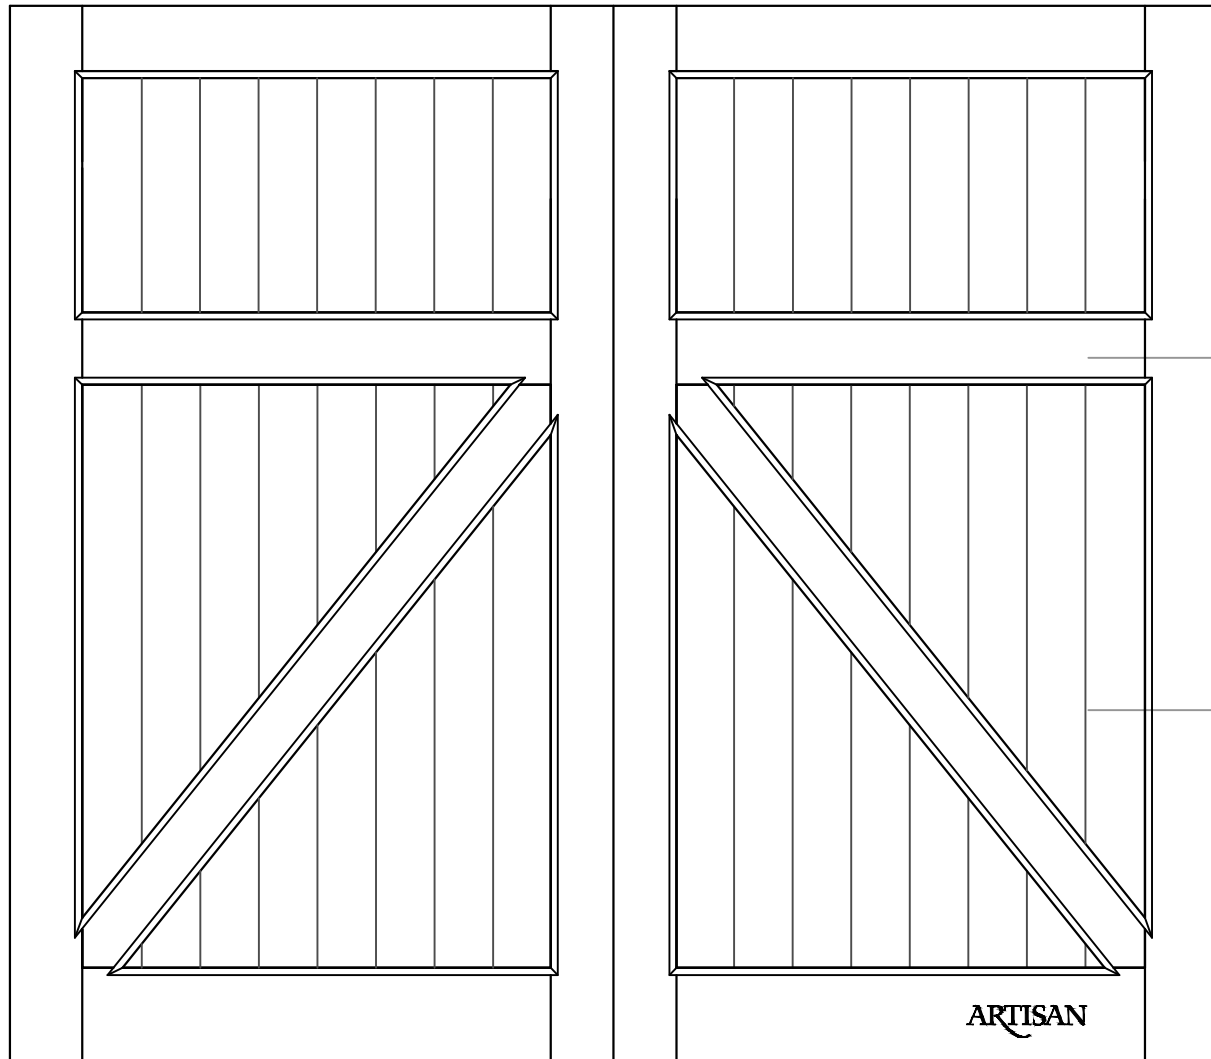

# SWING STYLE OVERHEAD CARRIAGE DOOR-NO LITES-2 T&G PANELS-Z BUCKS

## SW-0L-2P-ZB

THE FOLLOWING ADDITIONAL DETAILS ARE NEEDED IN ORDER TO PROVIDE A QUOTE & SHOP DRAWING.

DOOR MATERIAL/SERIES:	DOOR SIZE (W x H)		DOOR QUANTITY		
PANEL DETAIL:	FLAT PANEL	V-GROOVE T&G	BEADED T&G	FLUSH T&G	RAISED PANEL