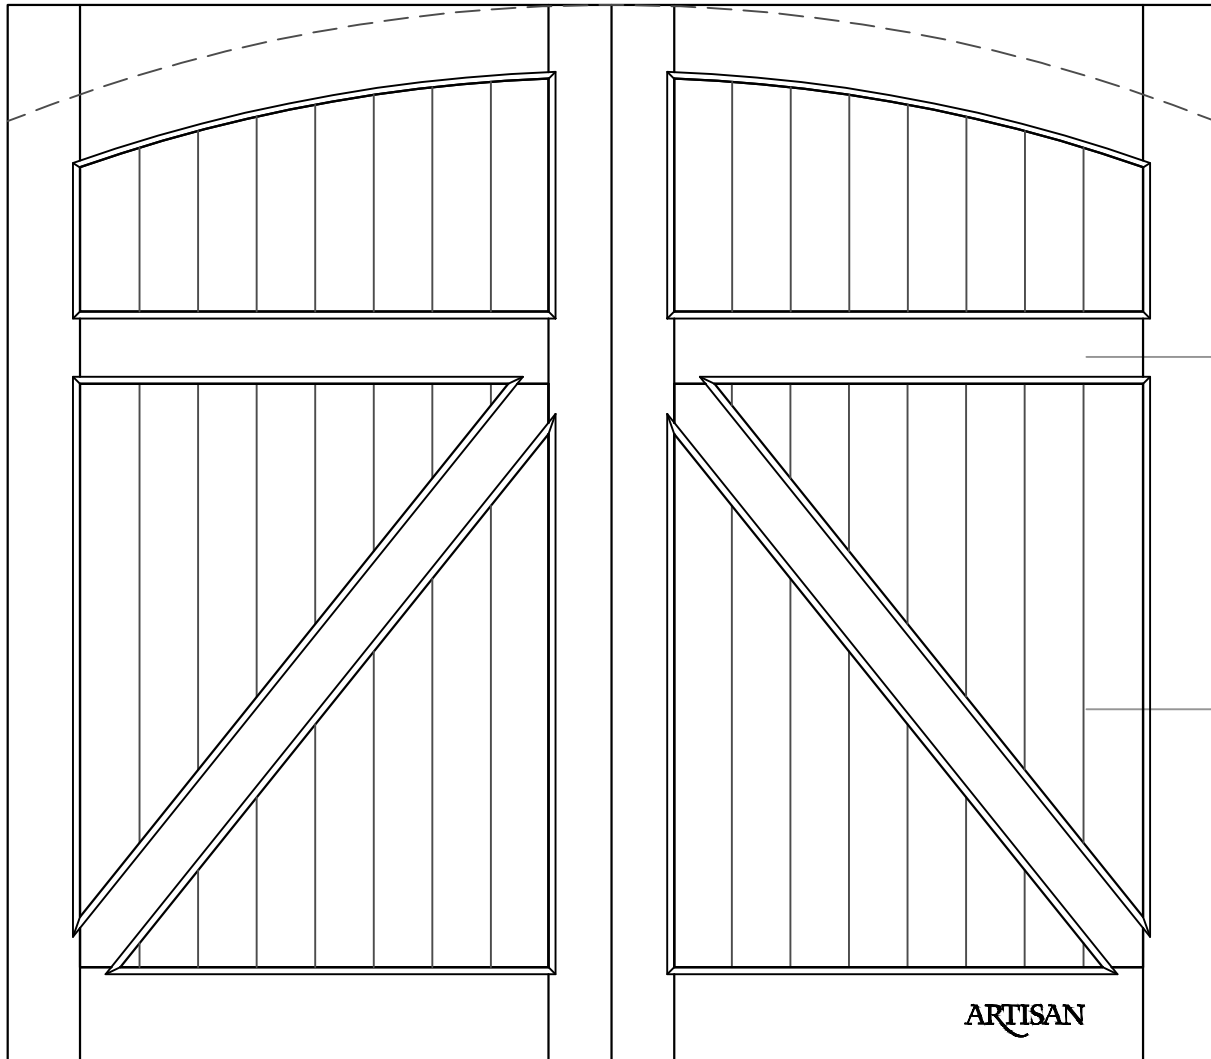

SWING STYLE OVERHEAD CARRIAGE DOOR-NO LITES-ARCH TOP-2 T&G PANELS-Z BUCKS

SW-0L-AT-2P-ZB

THE FOLLOWING ADDITIONAL DETAILS ARE NEEDED IN ORDER TO PROVIDE A QUOTE & SHOP DRAWING.

DOOR MATERIAL/SERIES:	DOOR SIZE (W x H)		DOOR QUANTITY		
PANEL DETAIL:	FLAT PANEL	V-GROOVE T&G	BEADED T&G	FLUSH T&G	RAISED PANEL

CHANGES NEEDED TO CUSTOMIZE THIS DRAWING: