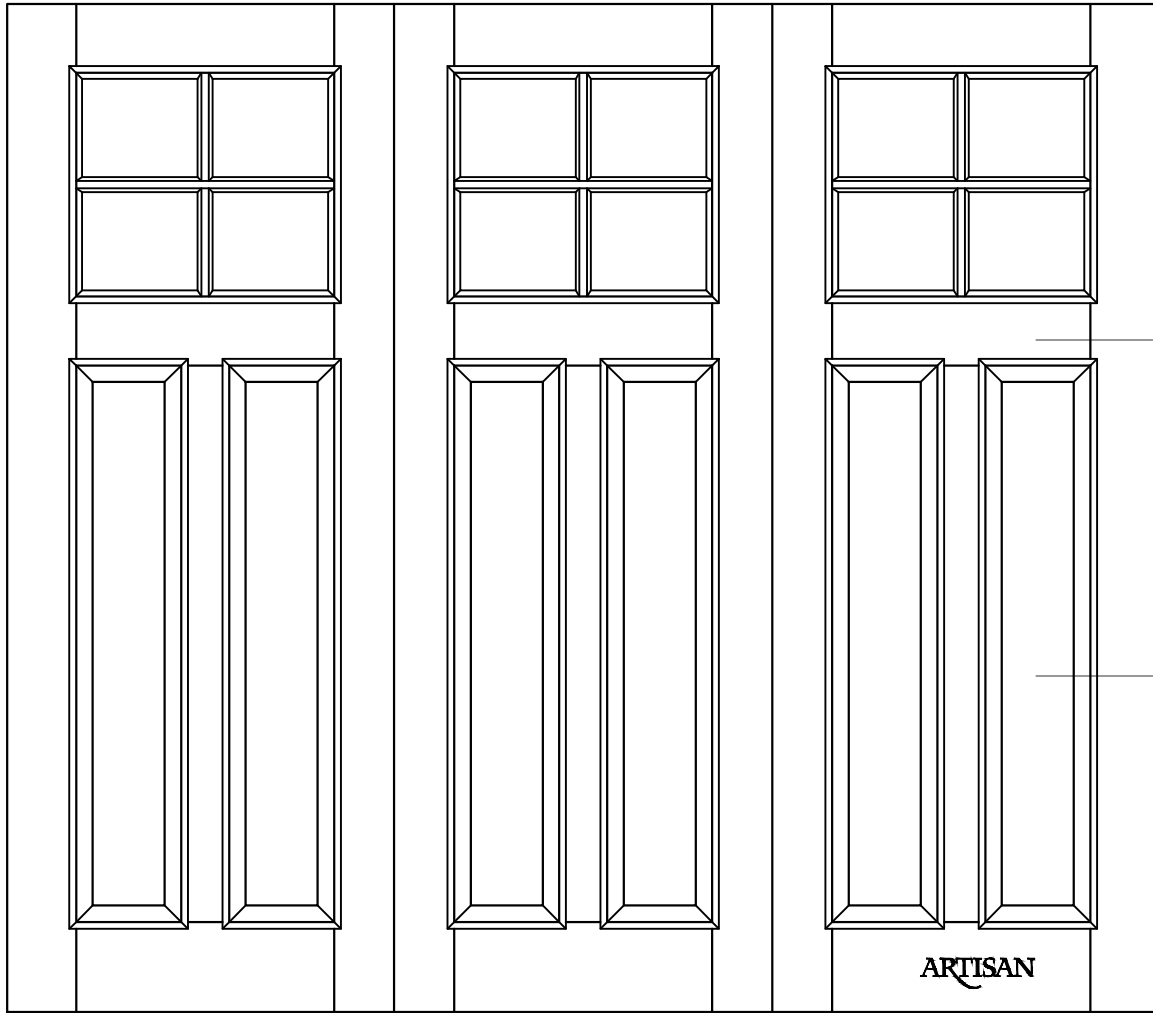

TRIFOLD STYLE OVERHEAD CARRIAGE DOOR -12 LITES-6 RAISED PANELS

TF-12L-6RP

THE FOLLOWING ADDITIONAL DETAILS ARE NEEDED IN ORDER TO PROVIDE A QUOTE & SHOP DRAWING.

DOOR MATERIAL/SERIES:	DOOR SIZE (W x H)		DOOR QUANTITY		
PANEL DETAIL:	FLAT PANEL	V-GROOVE T&G	BEADED T&G	FLUSH T&G	RAISED PANEL

CHANGES NEEDED TO CUSTOMIZE THIS DRAWING: