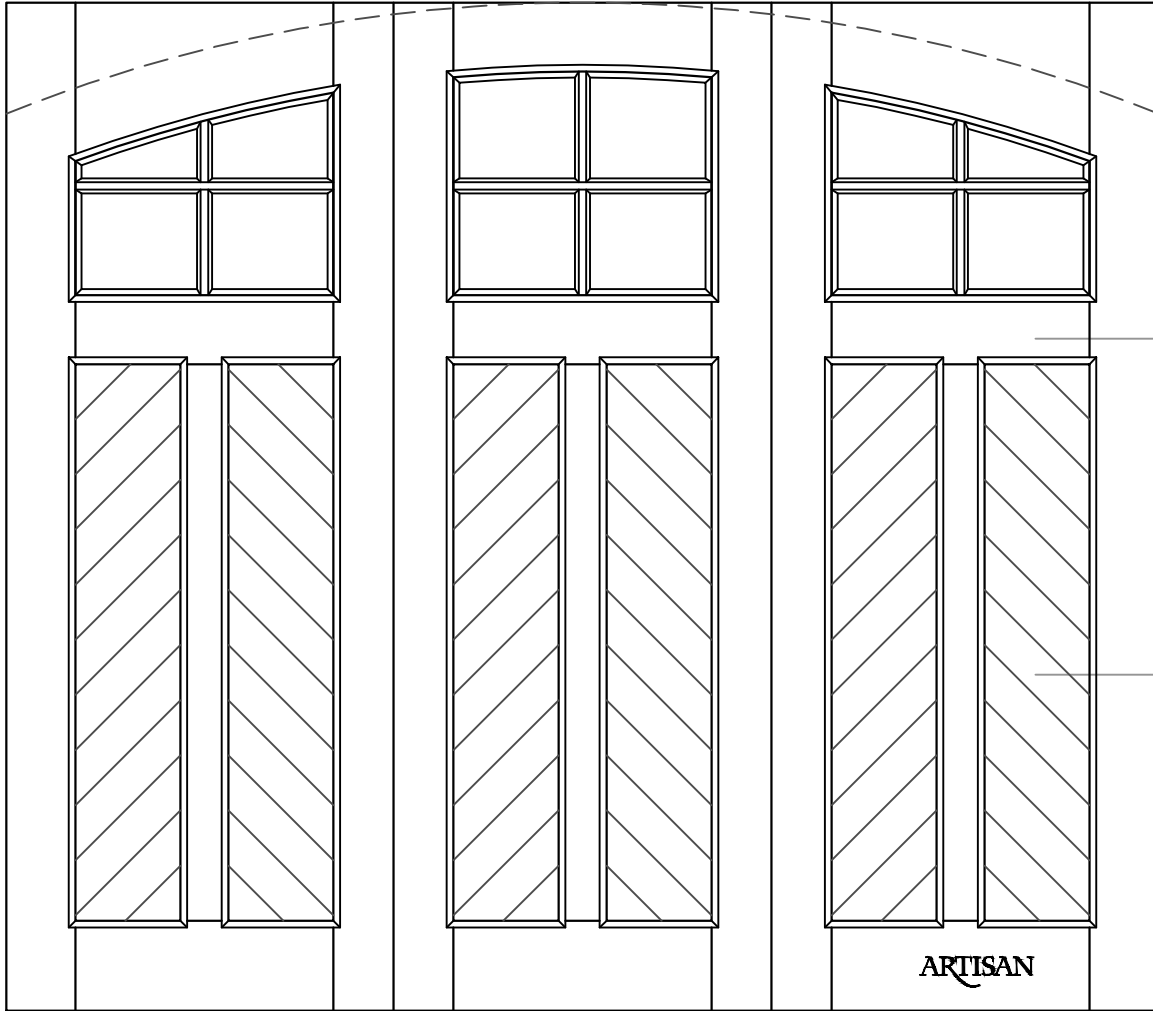

TRIFOLD STYLE OVERHEAD CARRIAGE DOOR -12 LITES-ARCH TOP -6 T&G PANELS-HERRINGBONE

TF-12L-AT-6P-HB

THE FOLLOWING ADDITIONAL DETAILS ARE NEEDED IN ORDER TO PROVIDE A QUOTE & SHOP DRAWING.

DOOR MATERIAL/SERIES:	DOOR SIZE (W x H)		DOOR QUANTITY		
PANEL DETAIL:	FLAT PANEL	V-GROOVE T&G	BEADED T&G	FLUSH T&G	RAISED PANEL

CHANGES NEEDED TO CUSTOMIZE THIS DRAWING: