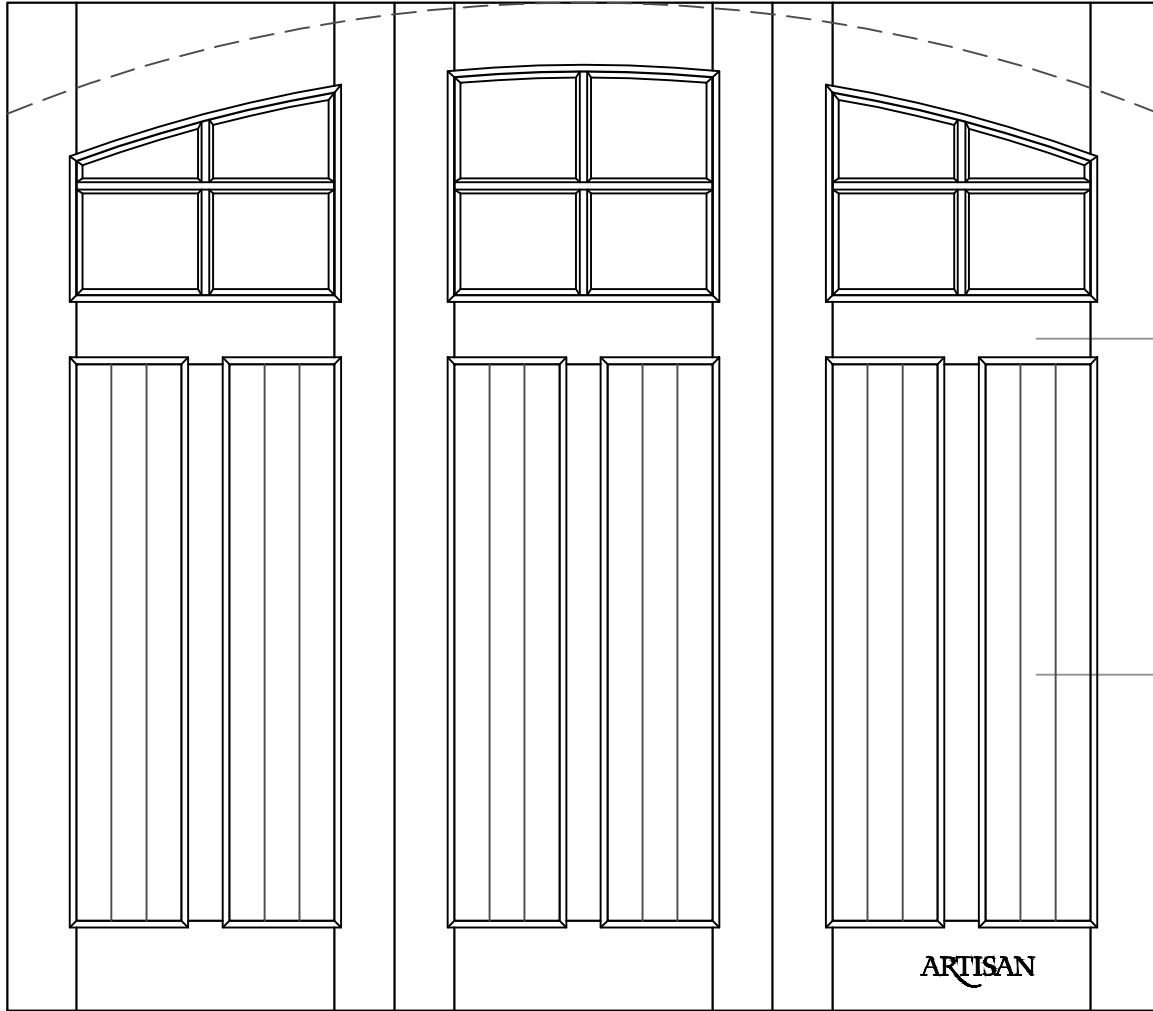

TRIFOLD STYLE OVERHEAD CARRIAGE DOOR -12 LITES-ARCH TOP-6 T&G PANELS

TF-12L-AT-6P

THE FOLLOWING ADDITIONAL DETAILS ARE NEEDED IN ORDER TO PROVIDE A QUOTE & SHOP DRAWING.

DOOR MATERIAL/SERIES:	DOOR SIZE (W x H)		DOOR QUANTITY		
PANEL DETAIL:	FLAT PANEL	V-GROOVE T&G	BEADED T&G	FLUSH T&G	RAISED PANEL

CHANGES NEEDED TO CUSTOMIZE THIS DRAWING: