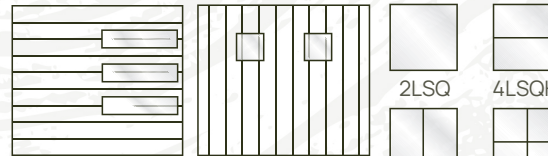

Plank Base

Plank Style Horizontal
TL-PS-H

Plank Style Vertical
TL-PS-V

Plank Style Alternating
TL-PS-V-AWB

Window Options

Rectangle Window on Horizontal Plank
TL-PS-H-3RL

Square Window on Vertical Plank
TL-PS-V-2LSQ