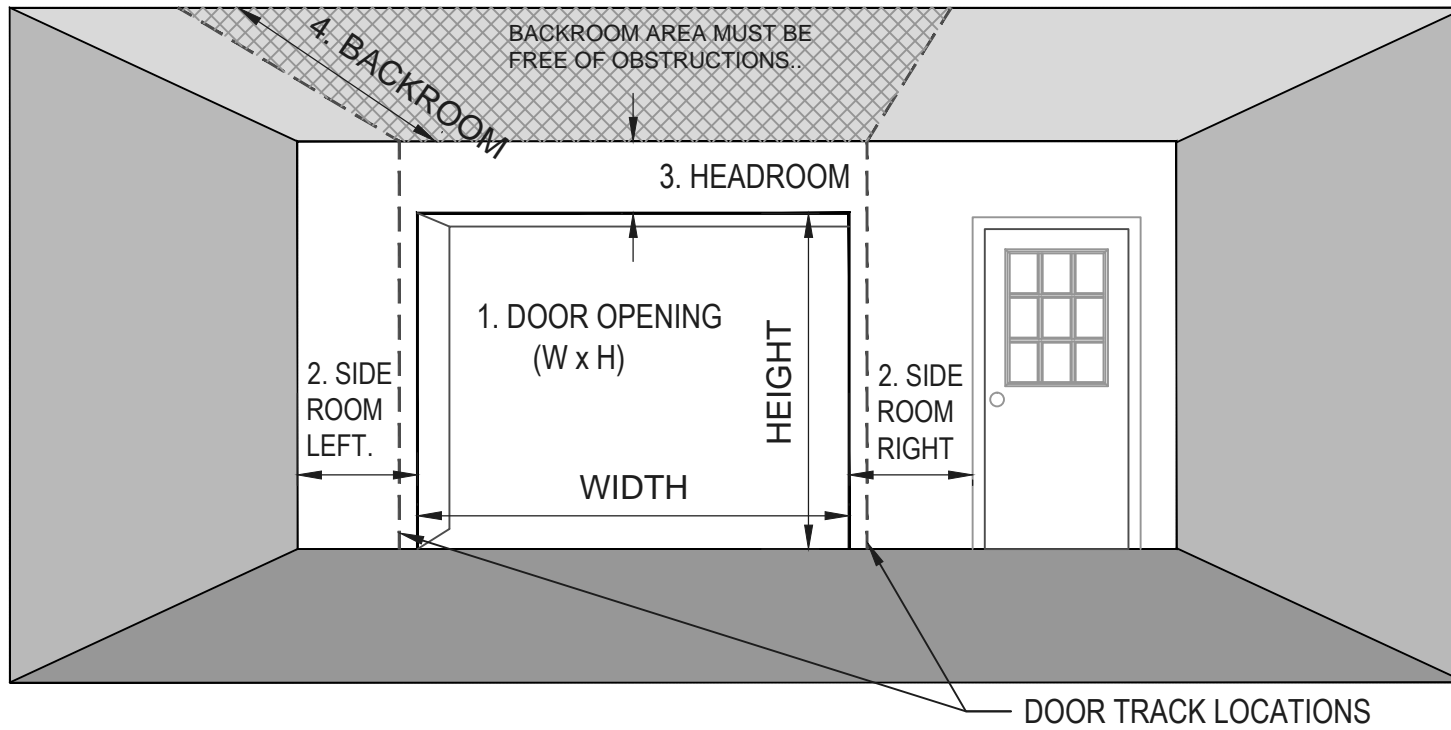

Measuring for a Single Door:

GARAGE DOOR MEASUREMENTS:

| | |
|------------------|----------------|
| 1. DOOR OPENING: | WIDTH x HEIGHT |
| 2. SIDE ROOM: | LEFT SIDE: |
| | RIGHT SIDE: |
| 3. HEADROOM: | |
| 4. BACKROOM: | |