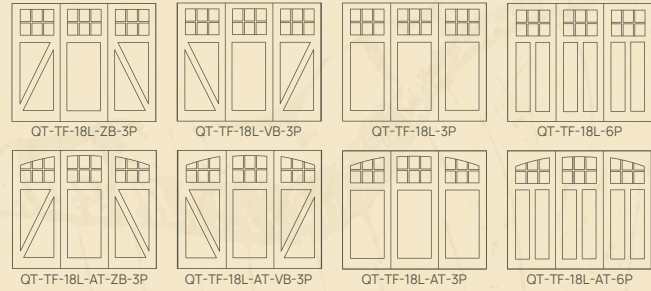

Trifold Style Design