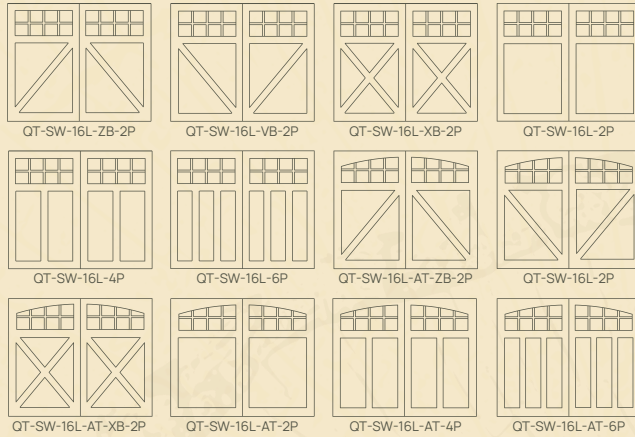

ARTISAN
CUSTOM DOORWORKS

ELEVATING THE GARAGE DOOR

QUARTET

Composite Carriage Doors

FOR A CLASSIC VISUAL ENSEMBLE

We build the rich look of premium woods into every Quartet door with composite materials that maintain superior looks and function for years to come. Quartet doors also incorporate R16 insulation, heavy-duty torsion springs, and industry standard track and hardware for top performance. They look just right in virtually any architectural design context.

Quartet, a Classic Ensemble

Durable, versatile, and energy efficient, Quartet doors belong wherever designers and homeowners value quality and first class visual appeal.

Door Specifications:

- Composite overlays
- High thermal R16 insulation
- Faux wood grain embossed steel panels
- Mahogany grilles and back frames
- Square of arch top options, with or without glass
- DS Clear, insulated, tempered or specialty glass options
- 4 handsome, factory applied faux wood colors

THE ARTISAN WARRANTY

5 YEAR WARRANTY
On Finish &
Delamination

5 YEAR WARRANTY
On Hardware

Limited lifetime rust
through warranty on
steel base sections

QUARTET DOOR STYLES

Quartet is available in standard and custom sizes (custom requires a sketch to Artisan) in swing, trifold, and barn (solid top) styles. Here is but a small sampling of popular doors. Contact Artisan for additional possibilities and design help.

Swing Style Design

Barn Style Design

Trifold Style Design

Swing Style Window Patters

Trifold Window Patters

CONTACT US

610-913-6090

975 Hemlock Road,
Morgantown, PA 19543