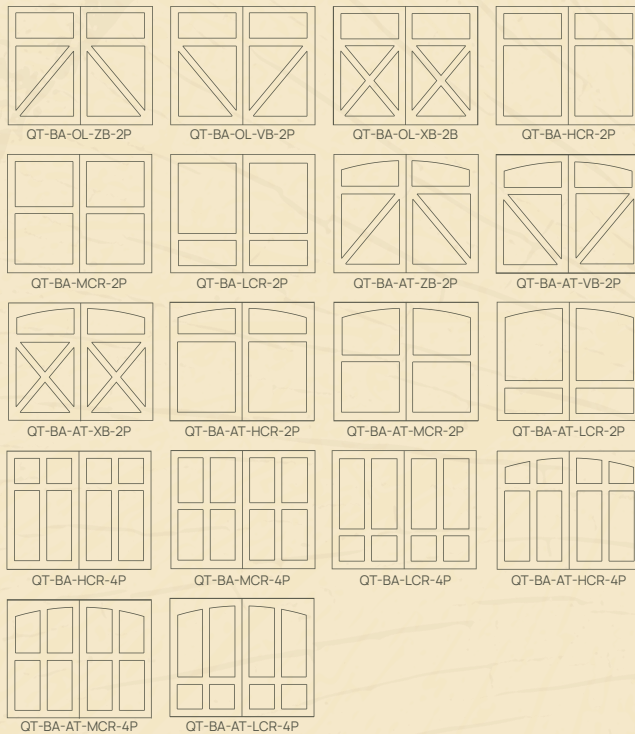

THE ARTISAN WARRANTY

5 YEAR WARRANTY
On Finish &
Delamination

5 YEAR WARRANTY
On Hardware

Limited lifetime rust
through warranty on
steel base sections

QUARTET DOOR STYLES

Quartet is available in standard and custom sizes (custom requires a sketch to Artisan) in swing, trifold, and barn (solid top) styles. Here is but a small sampling of popular doors. Contact Artisan for additional possibilities and design help.

Swing Style Design

Barn Style Design

Trifold Style Design

Swing Style Window Patters

Trifold Window Patters

CONTACT US

610-913-6090

975 Hemlock Road,
Morgantown, PA 19543