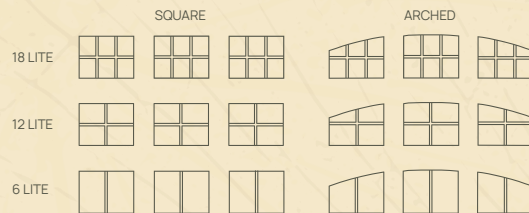

Swing Style Design

Barn Style Design

Trifold Style Design

Swing Style Window Patters

Trifold Window Patters

CONTACT US

610-913-6090

975 Hemlock Road,
Morgantown, PA 19543