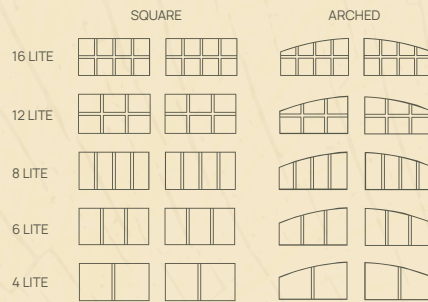

Swing Style Design

Barn Style Design

Trifold Style Design

Swing Style Window Patters

Trifold Window Patters

CONTACT US

610-913-6090

975 Hemlock Road,
Morgantown, PA 19543