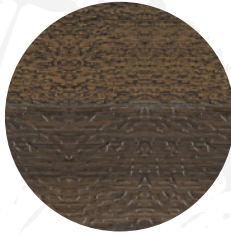

ARTISAN
CUSTOM DOORWORKS

ELEVATING THE GARAGE DOOR

QUARTET

Composite Carriage Doors

FOR A CLASSIC VISUAL ENSEMBLE

We build the rich look of premium woods into every Quartet door with composite materials that maintain superior looks and function for years to come. Quartet doors also incorporate R16 insulation, heavy-duty torsion springs, and industry standard track and hardware for top performance. They look just right in virtually any architectural design context.

Quartet Construction Details

QUARTET COLORS

English Oak

Carbon Black

Polar White

Ash

Mahogany

Walnut

Quartet, a Classic Ensemble

Durable, versatile, and energy efficient, Quartet doors belong wherever designers and homeowners value quality and first class visual appeal.

Door Specifications:

- Composite overlays
- High thermal R16 insulation
- Faux wood grain embossed steel panels
- Mahogany grilles and back frames
- Square of arch top options, with or without glass
- DS Clear, insulated, tempered or specialty glass options
- 4 handsome, factory applied faux wood colors