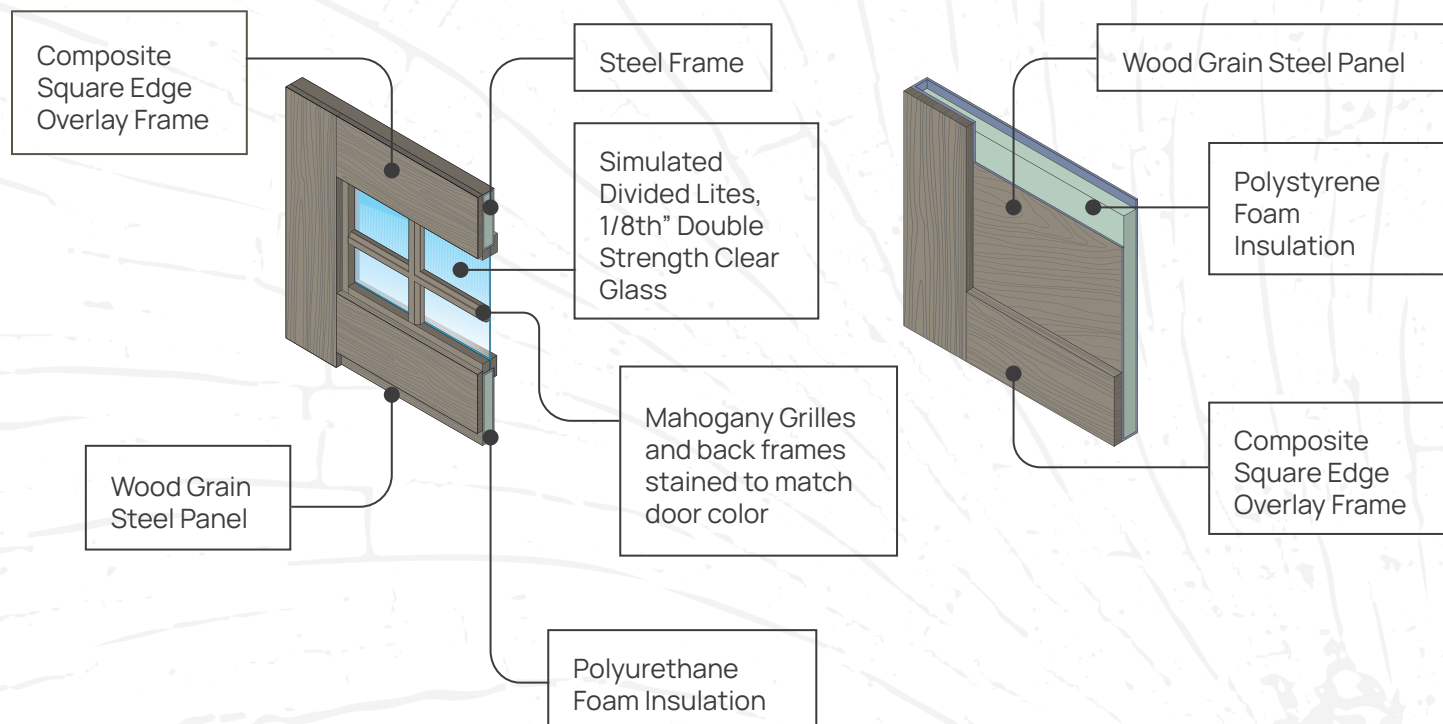

ARTISAN
CUSTOM DOORWORKS

ELEVATING THE GARAGE DOOR

QUARTET

Composite Carriage Doors

FOR A CLASSIC VISUAL ENSEMBLE

We build the rich look of premium woods into every Quartet door with composite materials that maintain superior looks and function for years to come. Quartet doors also incorporate R16 insulation, heavy-duty torsion springs, and industry standard track and hardware for top performance. They look just right in virtually any architectural design context.

Quartet Construction Details

QUARTET COLORS

English Oak

Carbon Black

Polar White

Ash

Mahogany

Walnut

Quartet, a Classic Ensemble

Durable, versatile, and energy efficient, Quartet doors belong wherever designers and homeowners value quality and first class visual appeal.

Door Specifications:

- Composite overlays
- High thermal R16 insulation
- Faux wood grain embossed steel panels
- Mahogany grilles and back frames
- Square of arch top options, with or without glass
- DS Clear, insulated, tempered or specialty glass options
- 4 handsome, factory applied faux wood colors

THE ARTISAN WARRANTY

5 YEAR WARRANTY
On Finish &
Delamination

5 YEAR WARRANTY
On Hardware

Limited lifetime rust
through warranty on
steel base sections

QUARTET DOOR STYLES

Quartet is available in standard and custom sizes (custom requires a sketch to Artisan) in swing, trifold, and barn (solid top) styles. Here is but a small sampling of popular doors. Contact Artisan for additional possibilities and design help.