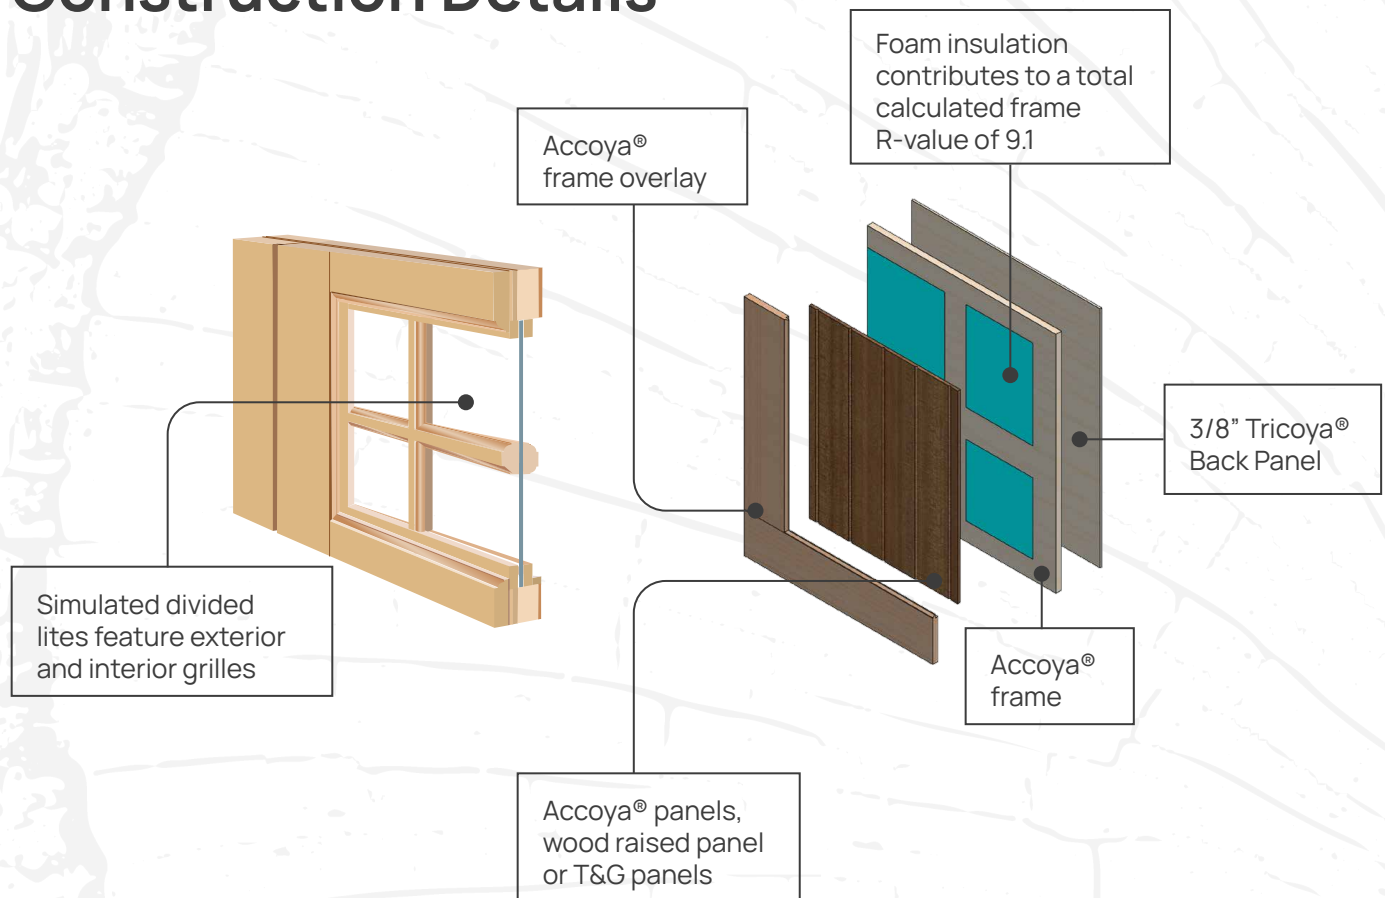

Why It Matters

Traditional wood absorbs moisture - leading to swelling, shrinking, warping, and rot over time. Accoya® changes that.

It's designed to:

- Stay stable in all climates
- Resist rot, insects, and decay
- Maintain its shape and finish longer
- Require less maintenance over its lifetime

Built for Real Life

From harsh weather to everyday wear, Accoya® is made to perform. That means doors that look better, last longer, and give you peace of mind.

Want the full story
behind Accoya®?

Explore the science, testing,
and long-term performance.

Standard Construction Specifications

- Core frames are constructed using Accoya® lumber with a urethane insulated foam core. Tricoya® backer panels are pressure laminated for added strength.
- Frame overlay stiles and rails are coped and mechanically joined with hidden joinery for tight seams and are high-pressure bonded to the core frame.
- Artisan's proprietary lamination process allows the face frame and core frame attachment to eliminate exterior fastener filler marks.
- Simulated divided lites with both exterior and interior grilles have profiled edge milling for a rich, architectural look. True divided lites are also available.
- Standard glazing is double-strength clear glass.
- Bottom astragal is an EPDM rubber mounted in an aluminum retainer.

Construction Details

SWING STYLE DOOR DESIGNS

Our swing style doors replicate the look of historic carriage house doors. You can choose from single and double doors with a variety of decorative Trim Upgrade Options