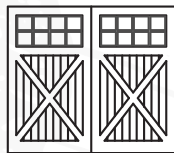

Construction Details

SWING STYLE DOOR DESIGNS

Our swing style doors replicate the look of historic carriage house doors. You can choose from single and double doors with a variety of decorative Trim Upgrade Options

- Cross Buck (X-Buck)
- V-Buck
- Z-Buck (A-Buck)
- Cross Rail
- Sprung Diagonal Boards
- Chamfered Edges
- Wide Center Bead
- False Center Post

Examples for Swing Style Design Options

TL-SW-16L-2VP-HBU

TL-SW-8L-2VP

TL-SW-16ML-4VP

TL-SW-12L-AT-2VP-ZB

TL-SW-16L-4VP-CRH

TL-SW-12L-2VP-VB

TL-SW-16L-4VP-HBU

TL-SW-16L-AT-2VP-XB

TL-SW-16L-2VP-XB

TL-SW-2VP-XB

TL-SW-2VP

TL-SW-AT-2VP-CRL

TL-SW-2VP-CRL-SB

TL-SW-8L-AT-2P

TL-SW-16ML-4VP

Examples for Tri-fold Design Options

TL-TF-18L-3VP-CRH

TL-TF-0L-AT-3VP