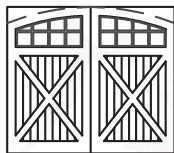

TL-SW-16L-AT-2VP-XB