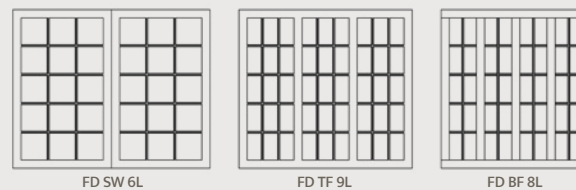

French Door Style