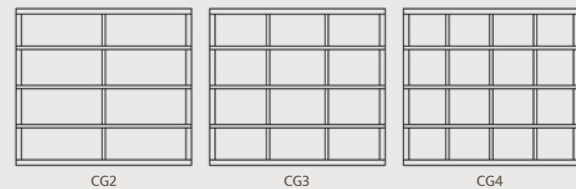

Classic Glass Style