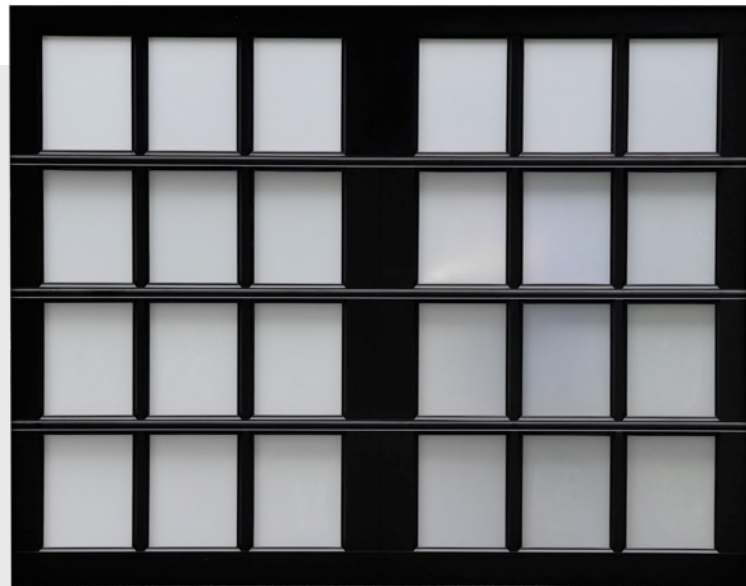

Construction Details

- 1 3/4" white mill-finished aluminum frame (thickness varies based on grille patterns)
- Standard finishes include clear anodized, baked on white, or medium bronze anodized
- Reinforced fins on each section of the garage side help stiffen door when it opens
- 3 3/8" bottom, top rails, and end stiles
- Open View model uses heavy 5 3/8" or 7 3/8" bottom and top rails

Window & Lite Options

- Classic model available with two, three, or four windows divided by mullions
- Open view model features three horizontal panels without mullions (visible seams)
- French door model features two large sections that can be three or four lites wide (invisible section break hides joints)

Standard Design Features

- Clear tempered glass in windows

Upgrade Options

- Powder-coated aluminum frames available
- Polycarbonate glass available in a wide variety of colors including gray tint, bronze tint, obscure, gray light one-quarter, and white laminated
- Decorative glass also available
- Faux handles available for French door style
- Powder-coated tracks and track hardware available
- 20", 32", high lift, and vertical options available
- Door trim on outside jamb provides a seal

Finish Options

- Aluminum frame can be painted in a wide variety of colors, including metallics

Guaranteed Quality

- Artisan offers a three year warranty on the hardware and a five year warranty on the sections

PANORAMA DESIGNS

Panorama is available in standard and custom sizes in classic, open view, and French door styles. Here's a small sampling of popular doors. Contact Artisan for additional possibilities and design help.