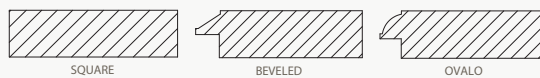

Trim Profiles

Square, beveled or ovalo trim profiles