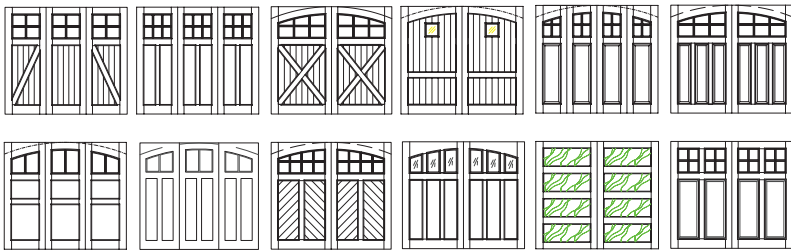

ARTISAN  
CUSTOM DOORWORKS

ELEVATING THE GARAGE DOOR

## Trim Profiles

Square, beveled or ovalo trim profiles

## Panel Styles

We offer four panel profiles to choose from and to be able to match architectural features of your home.

Swing style with 16 lites and oversized trim boards with matching Artisan entry door

### Door Designs

Here are examples of different trim boards, please visit our door drawing library at [artisandoorworks.com](http://artisandoorworks.com) to see all available options.