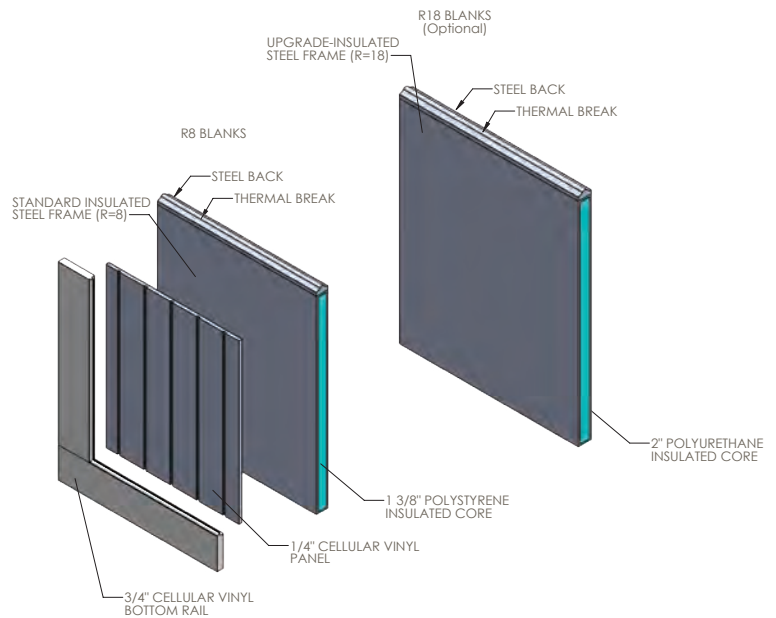

Construction

Trim Profiles

Square, beveled or ovalo trim profiles